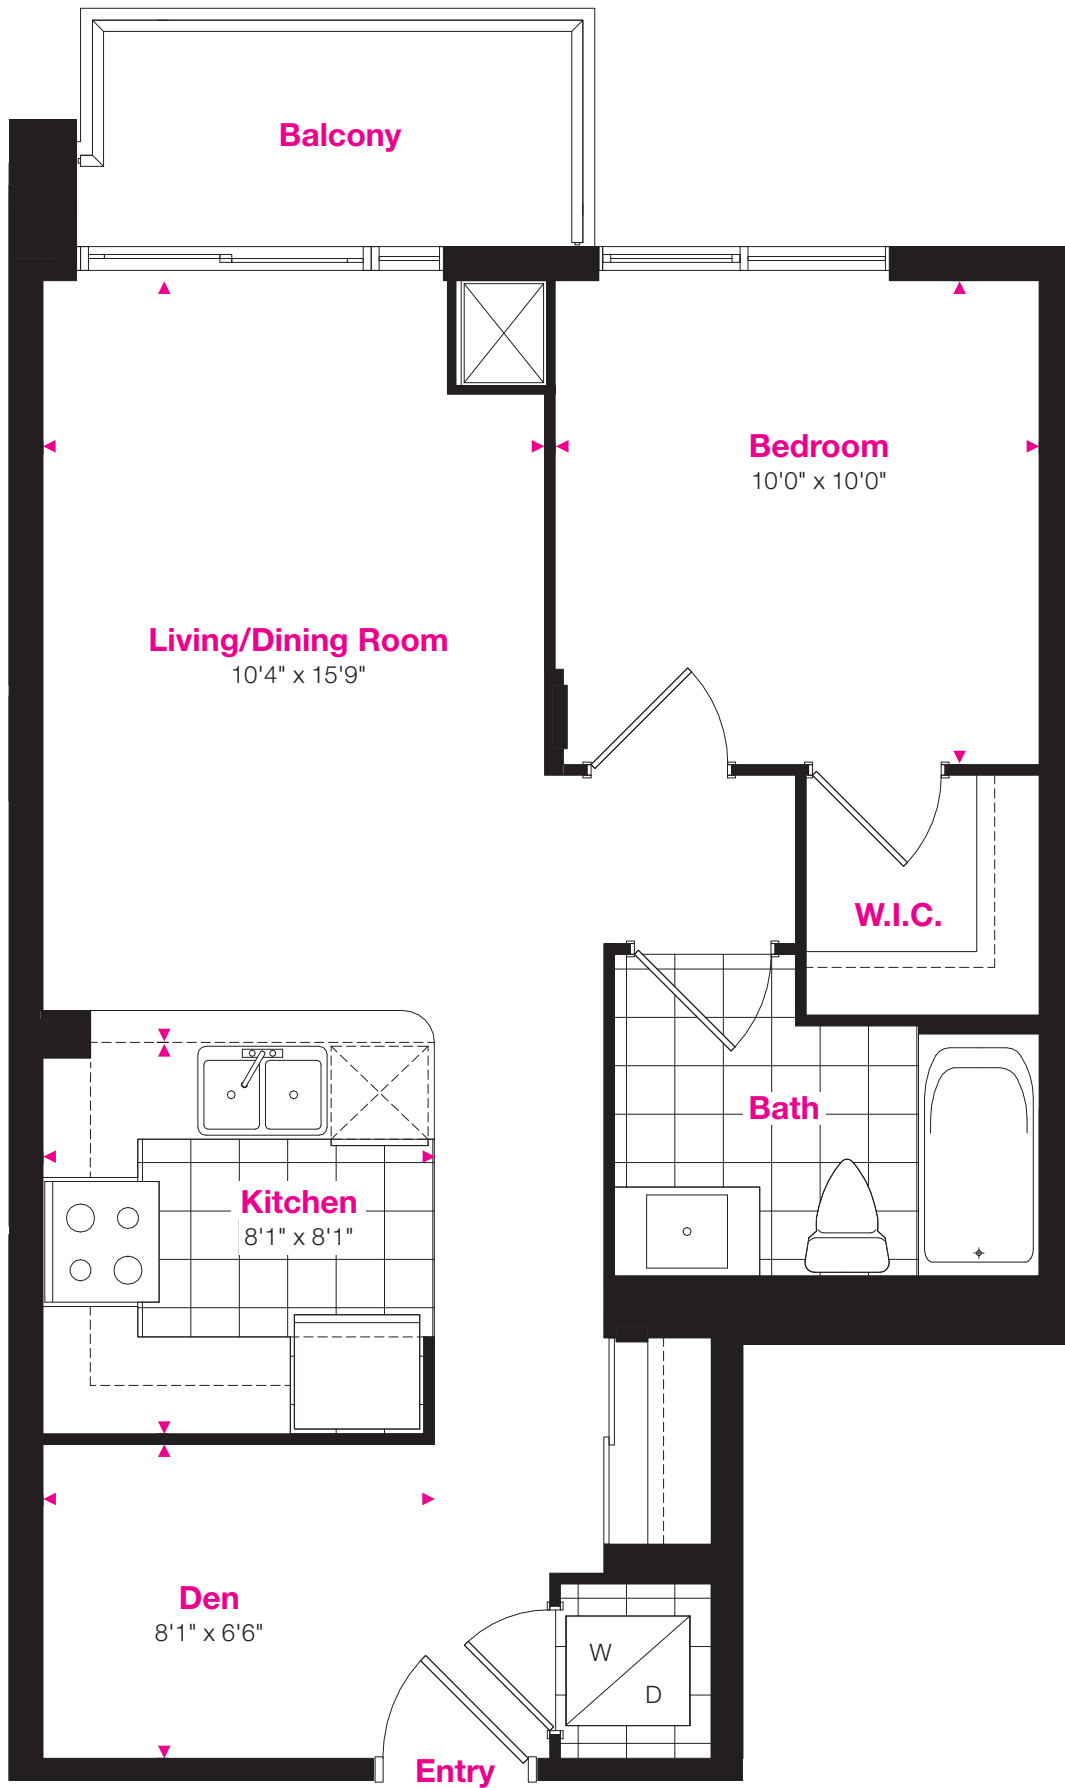

amber

Residence 13

1 Bedroom + Den

Suite Area: 612 sq.ft.

Balcony Area: 44 sq.ft.

Total Area: 656 sq.ft.

All areas and stated room dimensions are approximate. Sizes and specifications are subject to change without notice. Actual living area and balcony/terraces may vary from floor stated areas. E.&O.E.

Floors 5-20